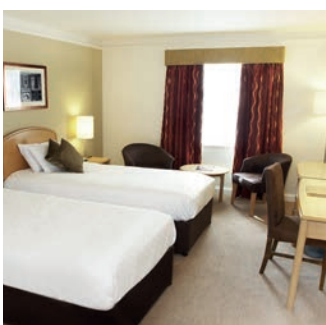

Alexander Pope Hotel

The character and hospitality of a traditional pub with all modern comforts.

Address

Cross Deep, Twickenham, TW1 4RB.

Type of accommodation
Hotel.

Age of students
18 years and over.

Check-in and check-out
Check in from 14:00 on Sundays.
Check out by 11:00 on Sunday.
Other days - by arrangement.
Luggage storage available in case of a late departure / early arrival.

A twin bedroom

A double bedroom

The bar