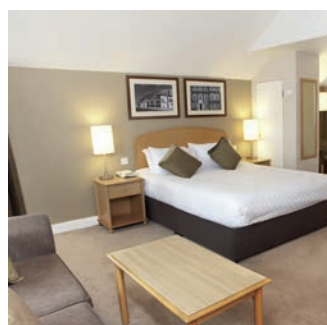

Alexander Pope Hotel

The character and hospitality of a traditional pub with all modern comforts.

Address

Cross Deep, Twickenham, TW1 4RB.

Type of accommodation
Hotel.

Age of students
18 years and over.

Check-in and check-out
Check in from 14:00 on Sundays.
Check out by 11:00 on Sunday.
Other days - by arrangement.
Luggage storage available in case of a late departure / early arrival.

A twin bedroom

A double bedroom

The bar