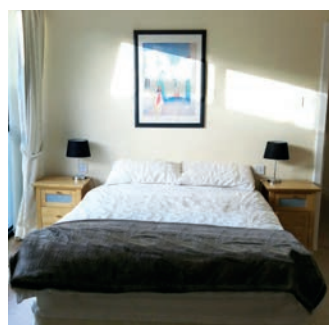

A double bedroom