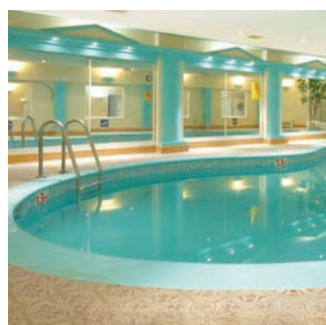

## Local transport

Regular buses cover all Torbay. A weekly ticket costs about  17.

A single bedroom

A twin bedroom

The swimming pool