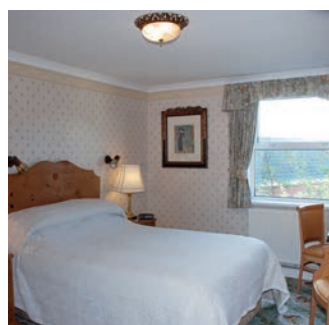

A standard double bedroom