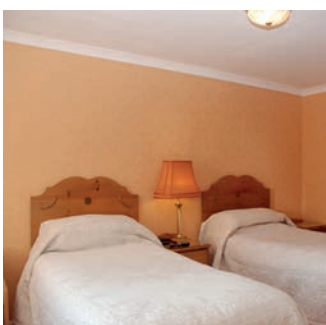

Local transport

Regular buses cover all Torbay. A weekly ticket costs about £17.

A standard twin bedroom